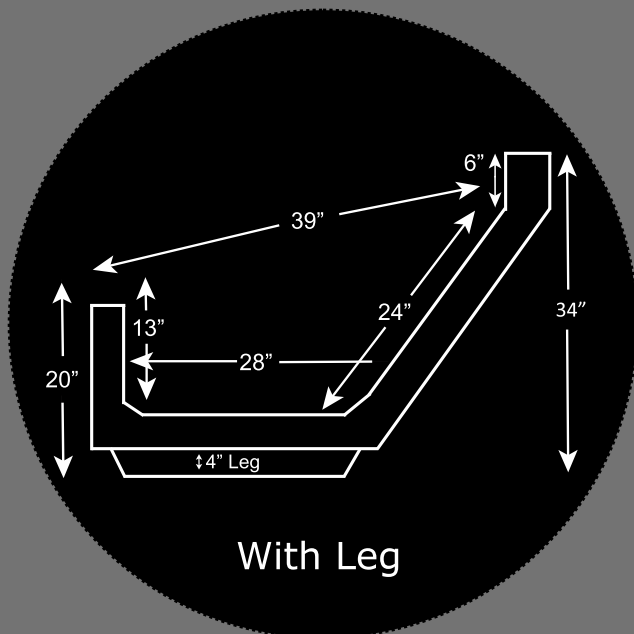

# Universal Fenceline Feed Bunk

Measurements:

No Leg

With Leg

Popular Bunk for backgrounding calves!  
Just 4" shorter on the feeding side than our High Capacity Bunk.

- Versatile for smaller calves to cows
- 6" Feed Saver Feature
- Elevated Post
- Weight: 2,400 lbs.
- Fence Line Bunks Come with option for Cable or Pipe Fence

→ \$33.00/ft Cable Fence  
Center Post & 2 Runs of Cable

→ \$39.50/ft Pipe Fence  
Center Post & 2 Horizontal Pipe

→ \$29.00/ft Bunk Only

Delivery: \$4.50 per loaded mile

Bunk Ends: \$20.00/piece

Delivery can be scheduled typically within 2 weeks of your order.