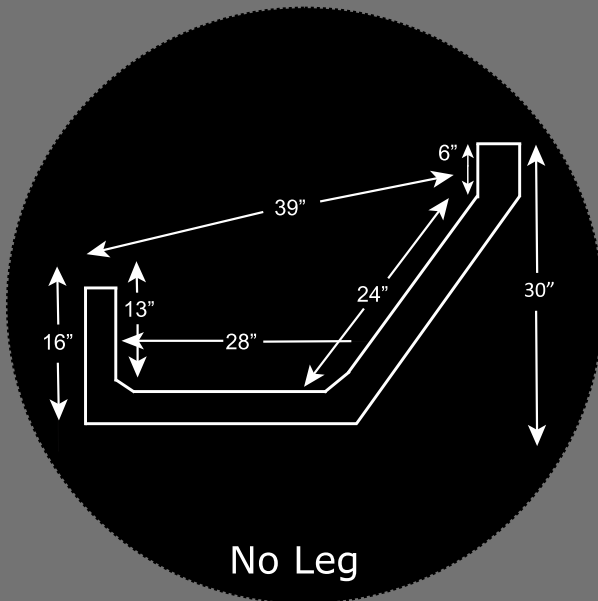

# Universal Fenceline Feed Bunk

Measurements:

No Leg

With Leg

Popular Bunk for backgrounding calves!  
Just 4" shorter on the feeding side than our High Capacity Bunk.

- Versatile for smaller calves to cows
- 6" Feed Saver Feature
- Elevated Post
- Weight: 2,400 lbs.
- Fence Line Bunks Come with option for Cable or Pipe Fence

→ \$33.00/ft Cable Fence  
Center Post & 2 Runs of Cable

→ \$39.50/ft Pipe Fence  
Center Post & 2 Horizontal Pipe

→ \$29.00/ft Bunk Only

Delivery: \$4.50 per loaded mile

Bunk Ends: \$20.00/piece

Delivery can be scheduled typically within 2 weeks of your order.